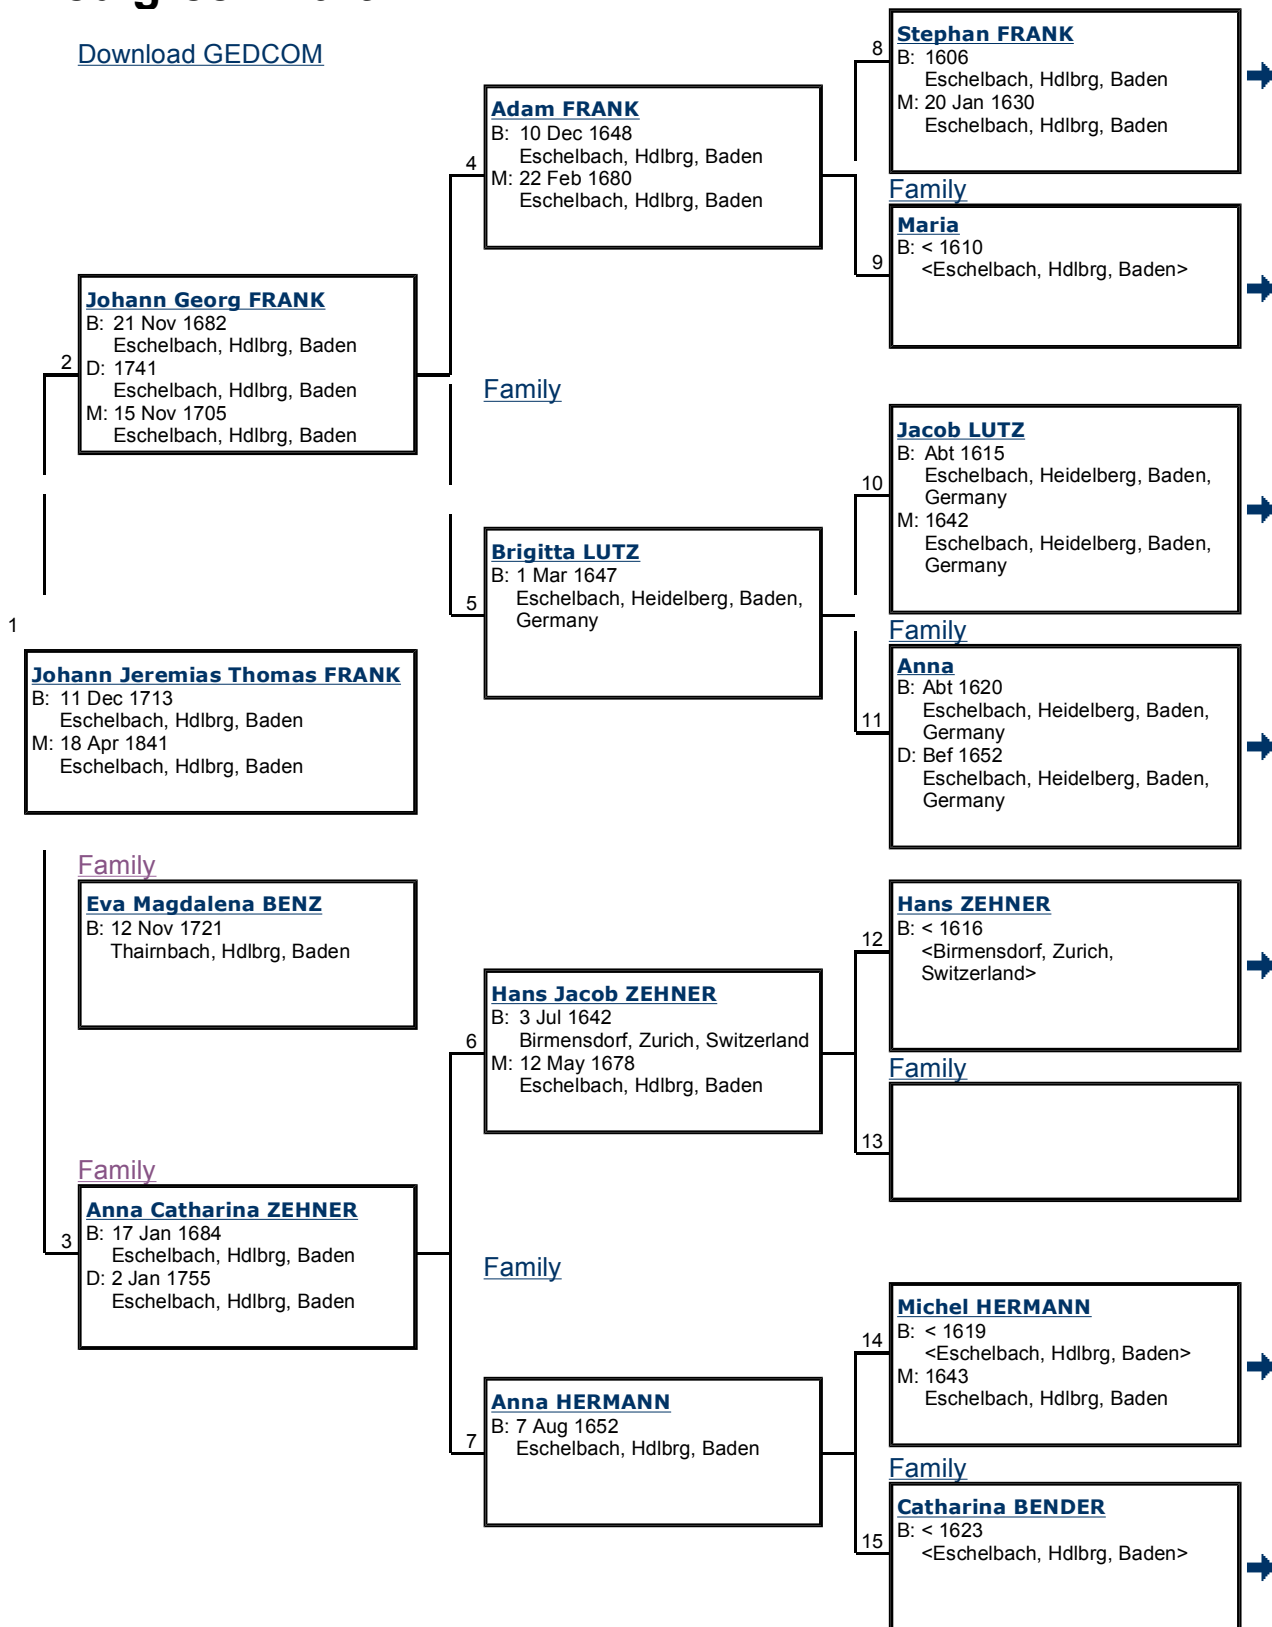

Pedigree Chart

FamilySearch™ Ancestral File v4.19

[Download GEDCOM](#)

© 1999-2002 by Intellectual Reserve, Inc. All rights reserved. English approval: 3/1999
 Use of this site constitutes your acceptance of these [Conditions of Use](#) (last updated: 3/22/1999).
[Privacy Policy](#) (last updated: 10/12/2001). 28 <http://www.familysearch.org> v.2.5.0