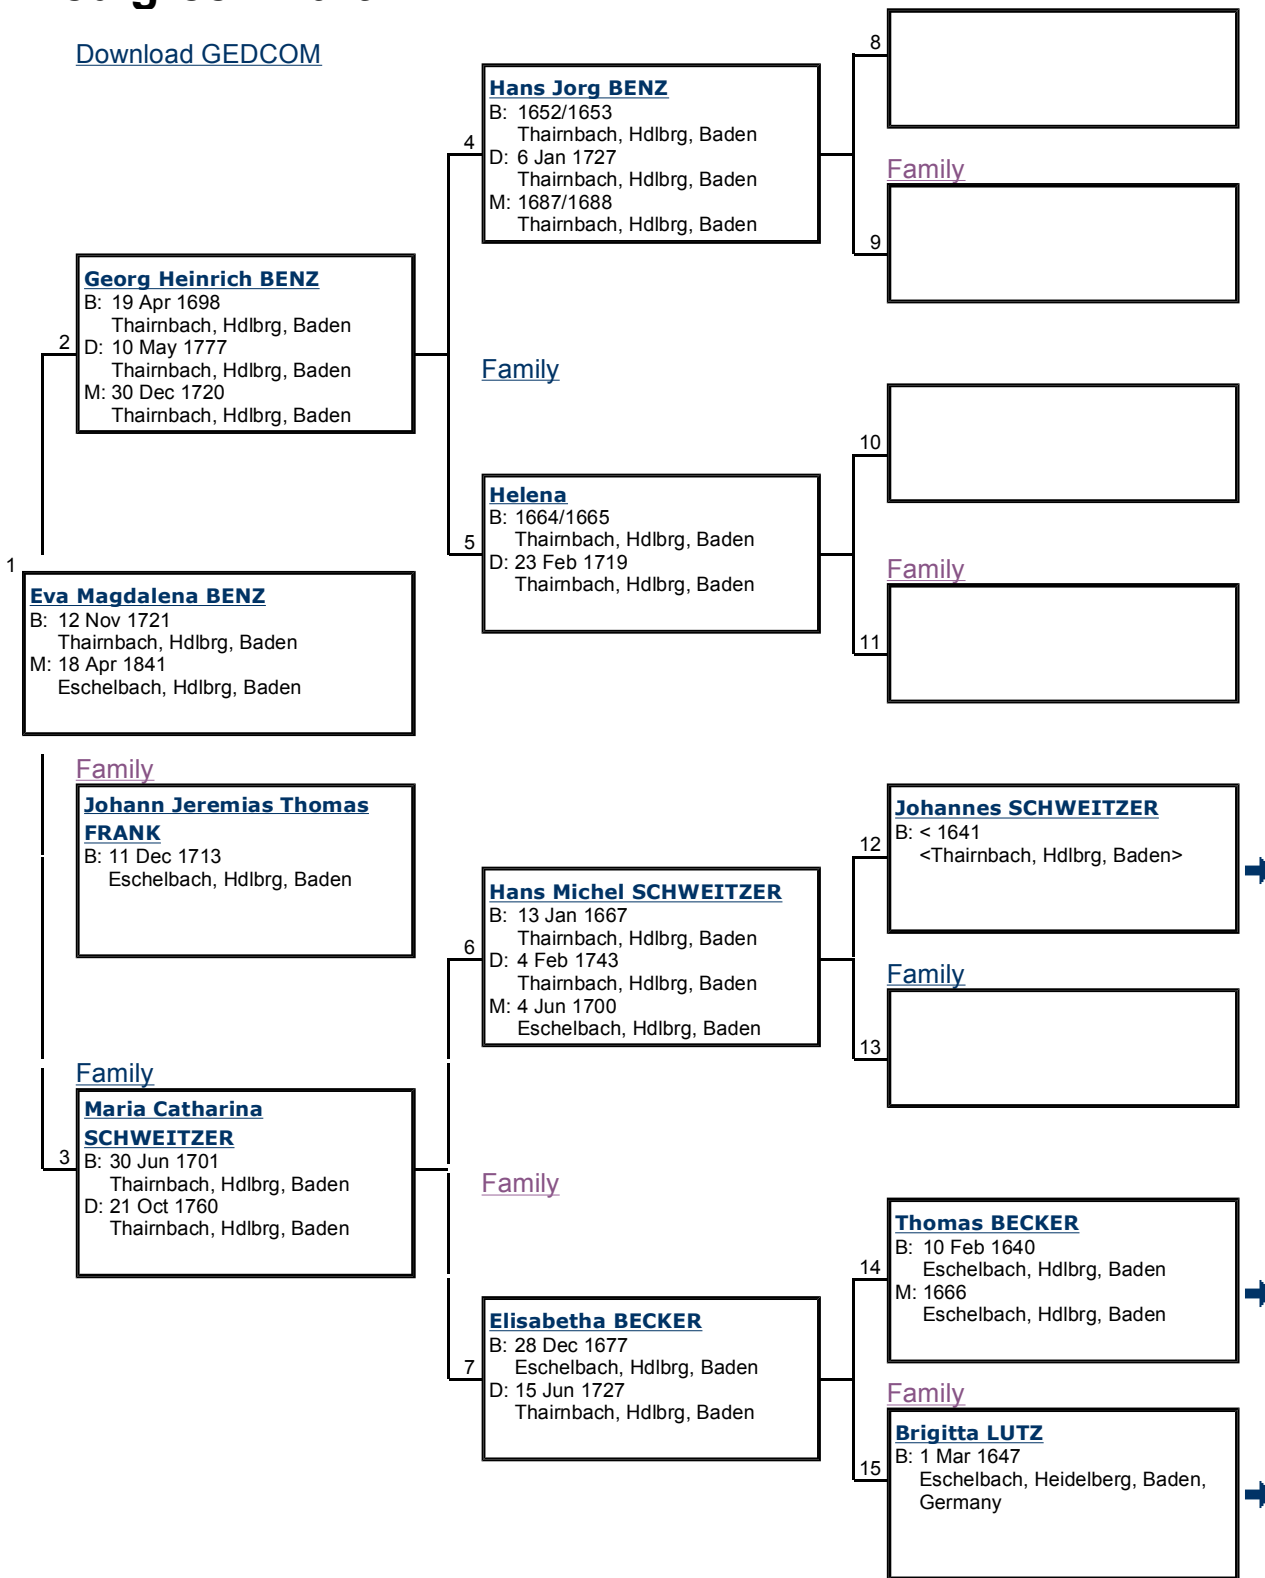

Pedigree Chart

FamilySearch™ Ancestral File v4.19

[Download GEDCOM](#)

© 1999-2002 by Intellectual Reserve, Inc. All rights reserved. English approval: 3/1999
 Use of this site constitutes your acceptance of these [Conditions of Use](#) (last updated: 3/22/1999).
[Privacy Policy](#) (last updated: 10/12/2001). 29 <http://www.familysearch.org> v.2.5.0